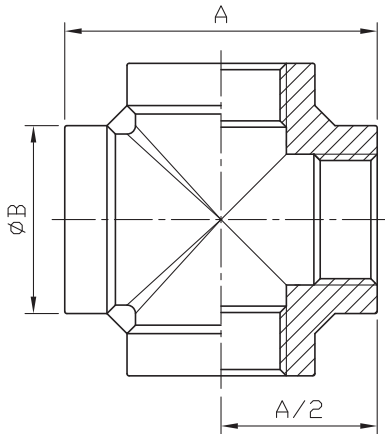

CROSS

F05

Class
150

Standard Pattern

SIZE	1/8"		1/4"		3/8"		1/2"		3/4"		1"		1-1/4"		1-1/2"		2"		2-1/2" (NPT)		2-1/2" (PS)		3"		4"	
	mm	in	mm	in	mm	in	mm	in	mm	in	mm	in	mm	in	mm	in	mm	in	mm	in	mm	in	mm	in	mm	in
A	34.1	1.34	38	1.5	44	1.73	55	2.17	63.4	2.5	73.2	2.88	85.6	3.37	89.8	3.54	108	4.25	128	5.04	137.2	5.4	143	5.63	180	7.09
B	14.8	0.58	18.5	0.73	22.1	0.87	28.8	1.13	33.7	1.33	42	1.65	50.4	1.98	57.1	2.25	69.2	2.72	85	3.35	89.2	3.51	99.5	3.92	126	4.96